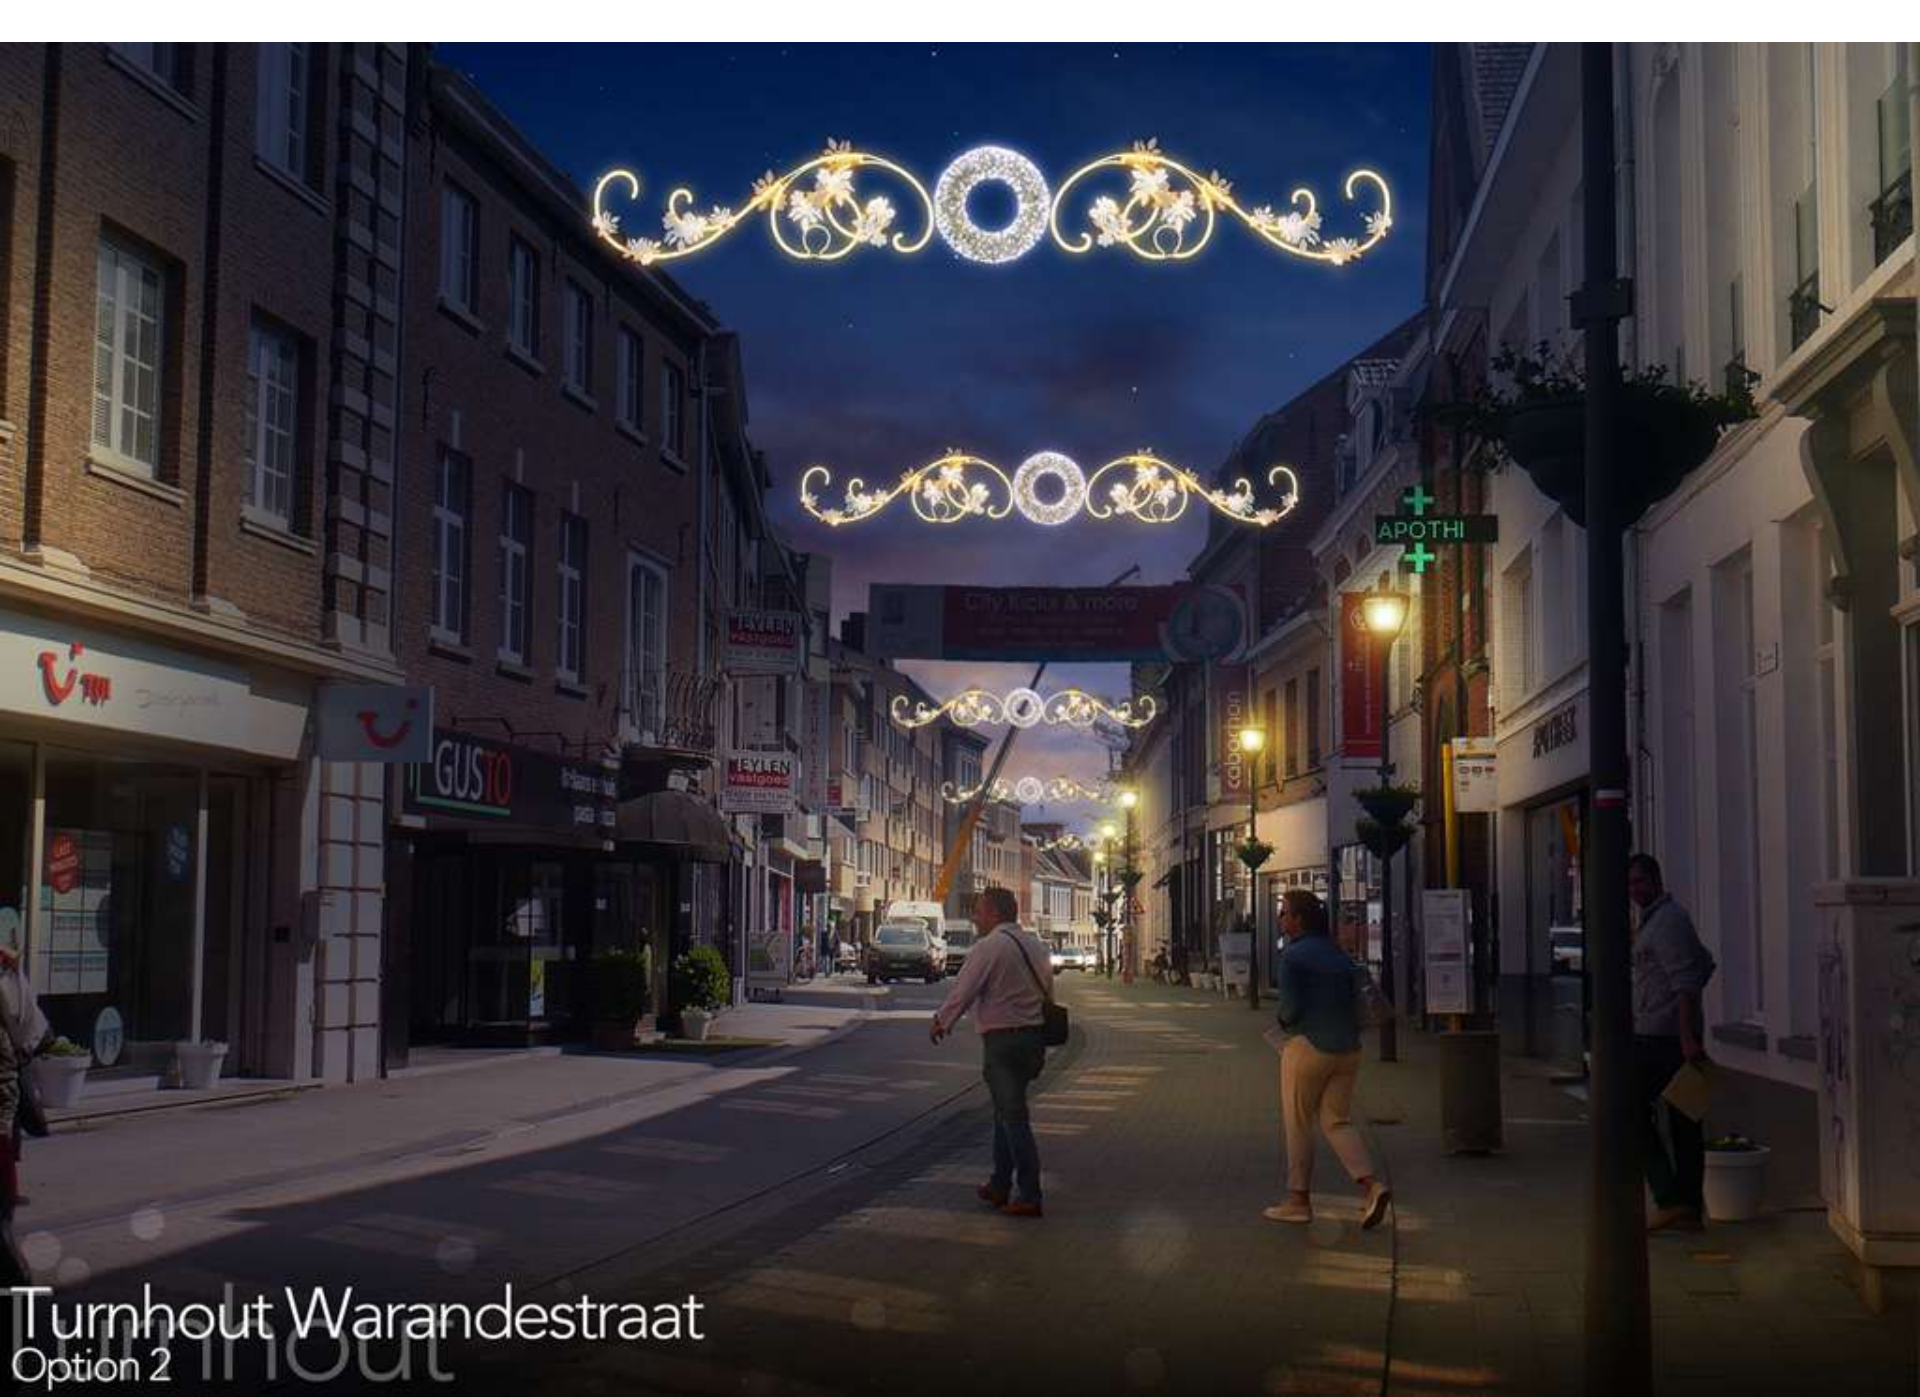

Turnhout Warandestraat
Option 2