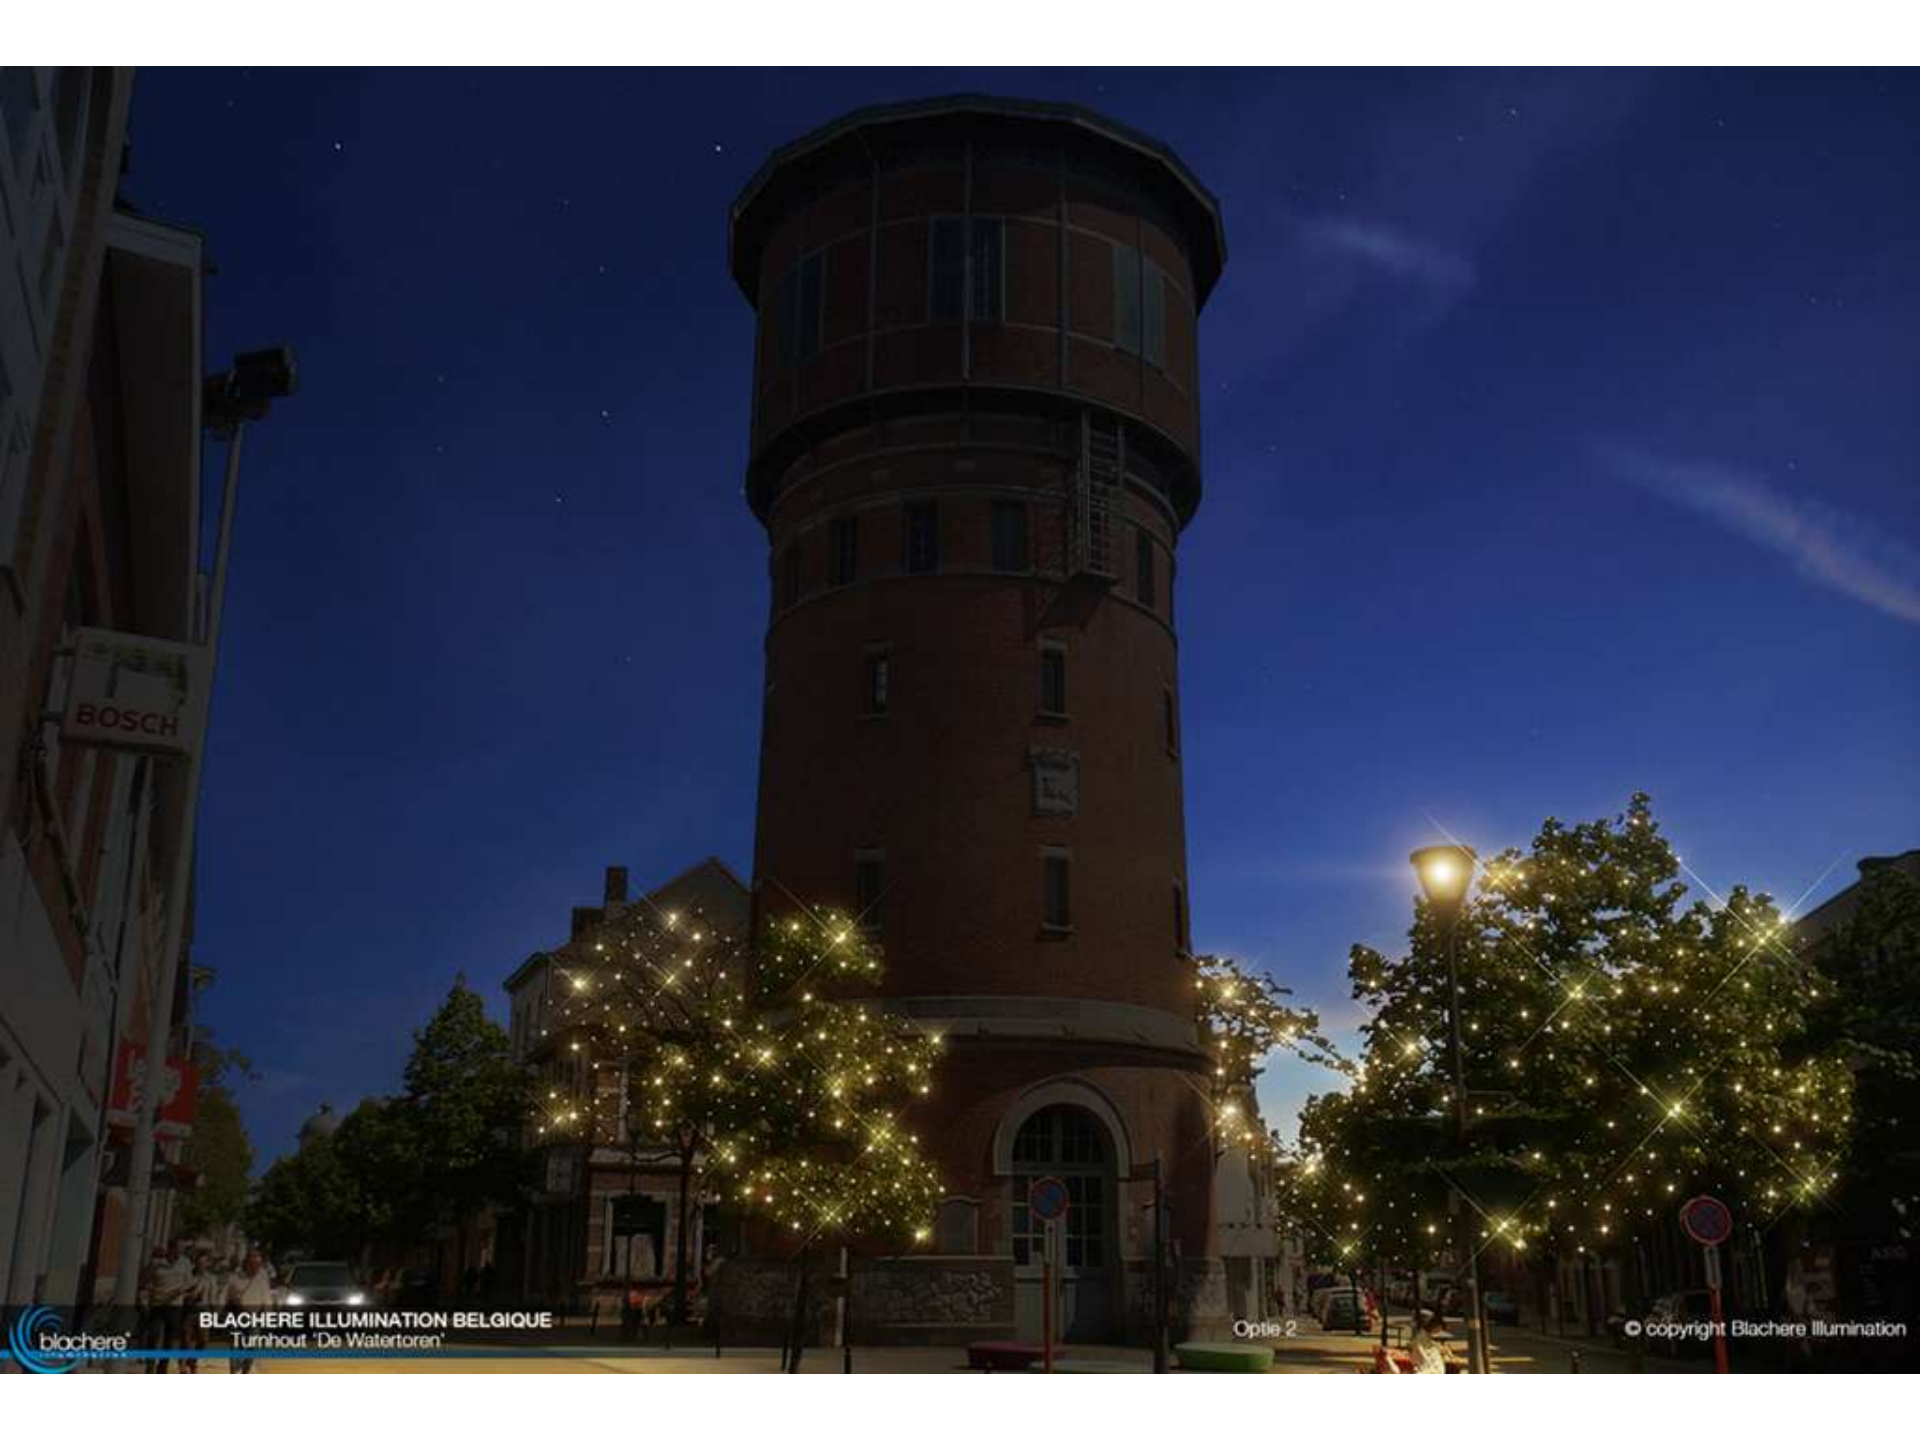

Turnhout 'De Zitbink' Leopoldstraat
Optie 2

Turnhout St-Antoniussstraat
Optie 2

Turnhout Gasthuisstraat
Optie 2

A nighttime photograph of a street in Turnhout, Belgium, decorated with festive light garlands. The garlands feature a central circular wreath-like element flanked by scrolling vine motifs with small white flowers. The street is illuminated by warm streetlights, and a red and white 'no entry' sign is visible on the right. A white van and a person on a bicycle are in the foreground. The sky is a deep twilight blue.

Optie 1

© copyright Blachere Illumination

BOSCH

Turnhout 'De Sfeer'
Optie 2