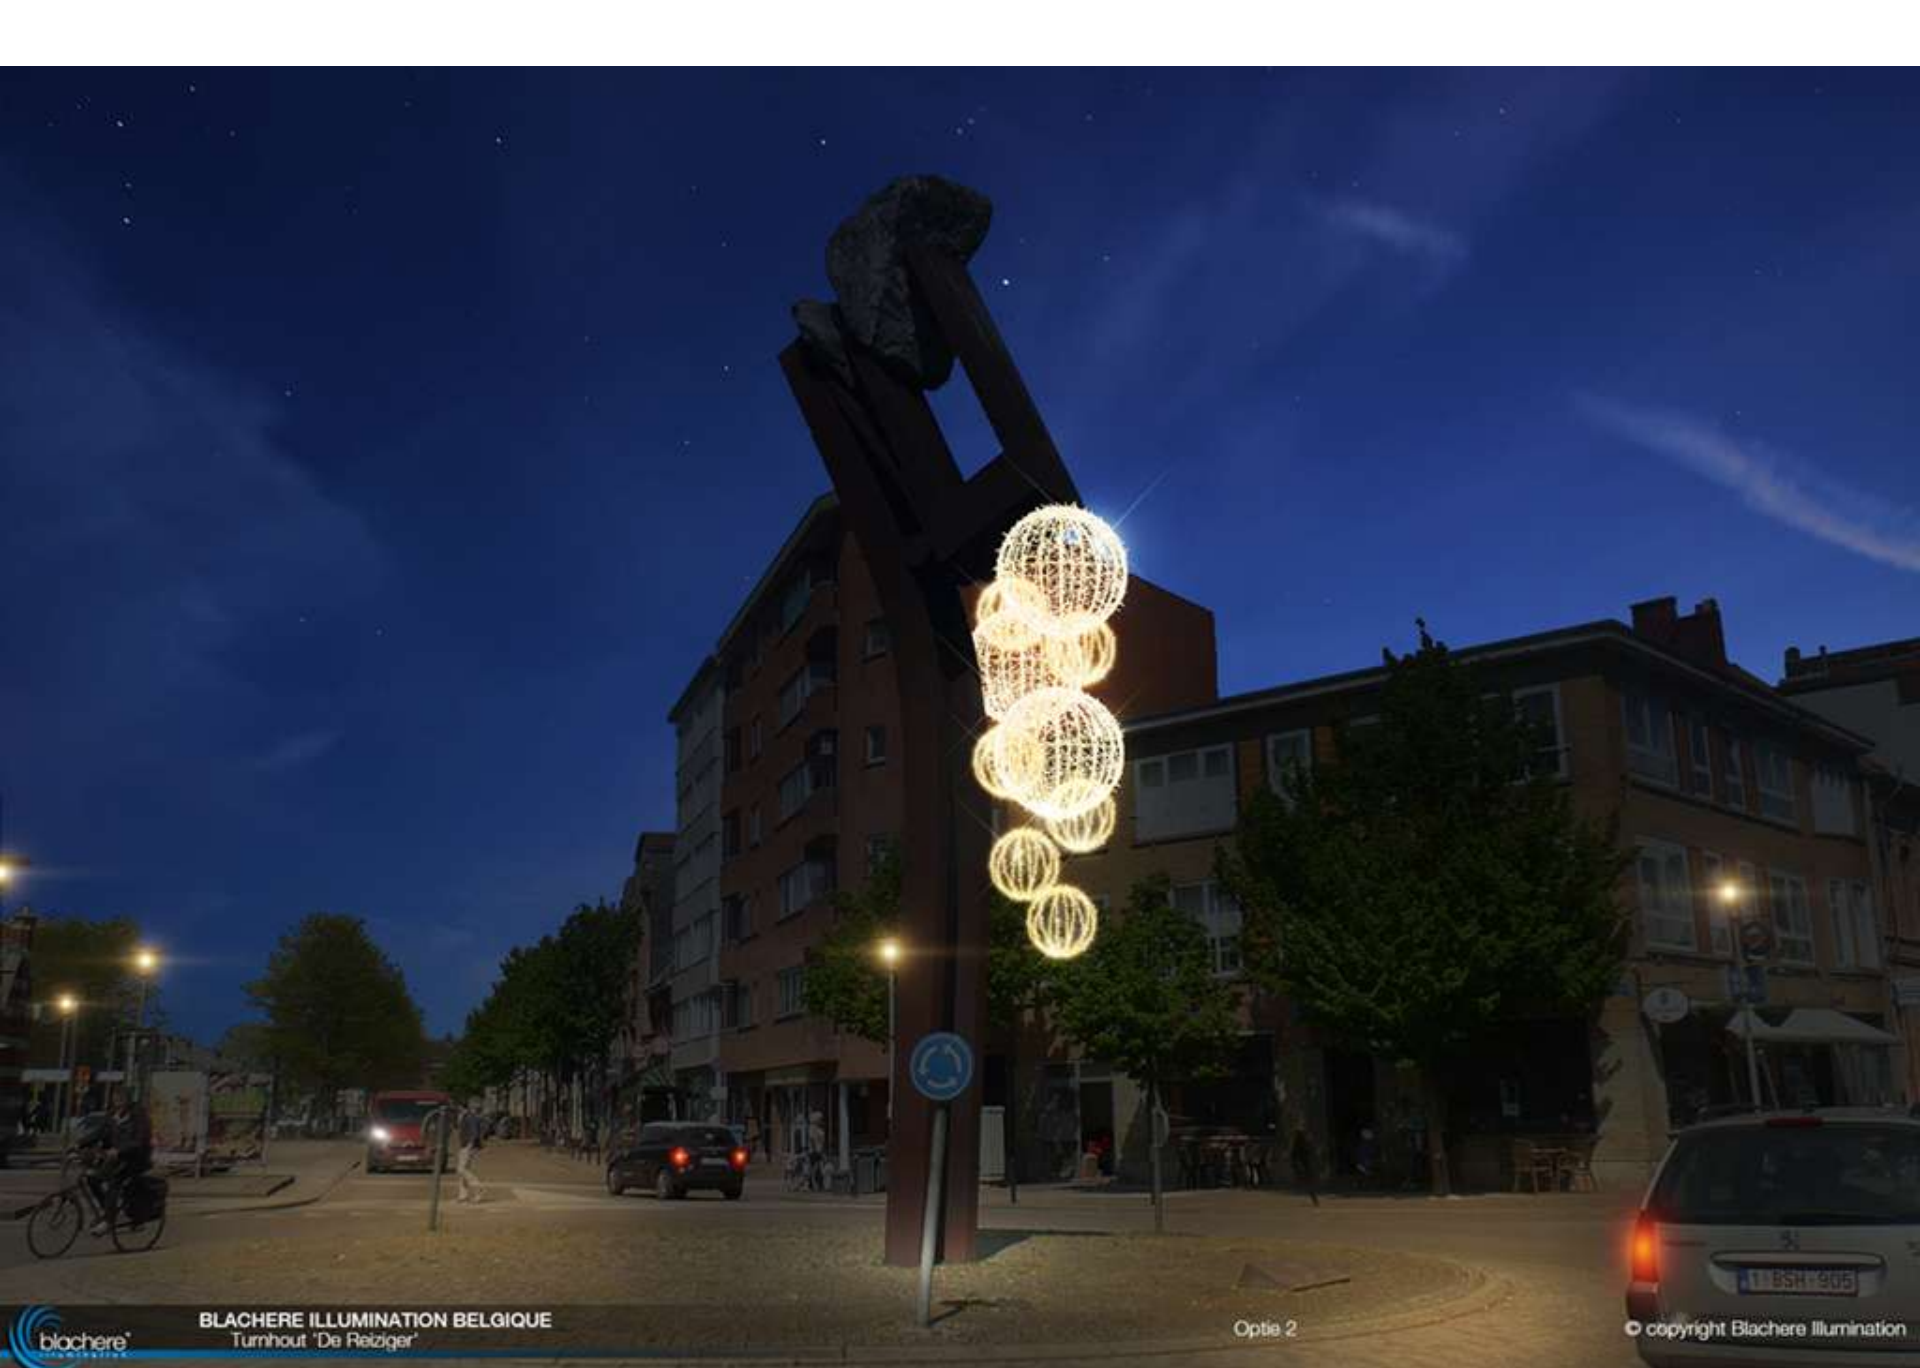

Turnhout 'De Zitbink' Leopoldstraat
Optie 2

Turnhout St-Antoniussstraat
Optie 2

Turnhout Gasthuisstraat
Optie 2

A nighttime photograph of a street in Turnhout, Belgium, decorated with festive light garlands. The garlands feature a central circular wreath-like element flanked by scrolling vine motifs with small white flowers. The street is illuminated by warm streetlights, and a red and white 'no entry' sign is visible on the right. A white van and a person on a bicycle are in the foreground. The sky is a deep twilight blue.

BLACHERE ILLUMINATION BELGIQUE
Turnhout Stadhuis

Optie 1

© copyright Blachere Illumination

BLACHERE ILLUMINATION BELGIQUE
Turnhout Markt Kerk

Optie 1

© copyright Blachere Illumination

BLACHERE ILLUMINATION BELGIQUE
Turnhout Markt Noordkant

Optie 1

© copyright Blachere Illumination

BOSCH

Turnhout 'De Sfeer'
Optie 2